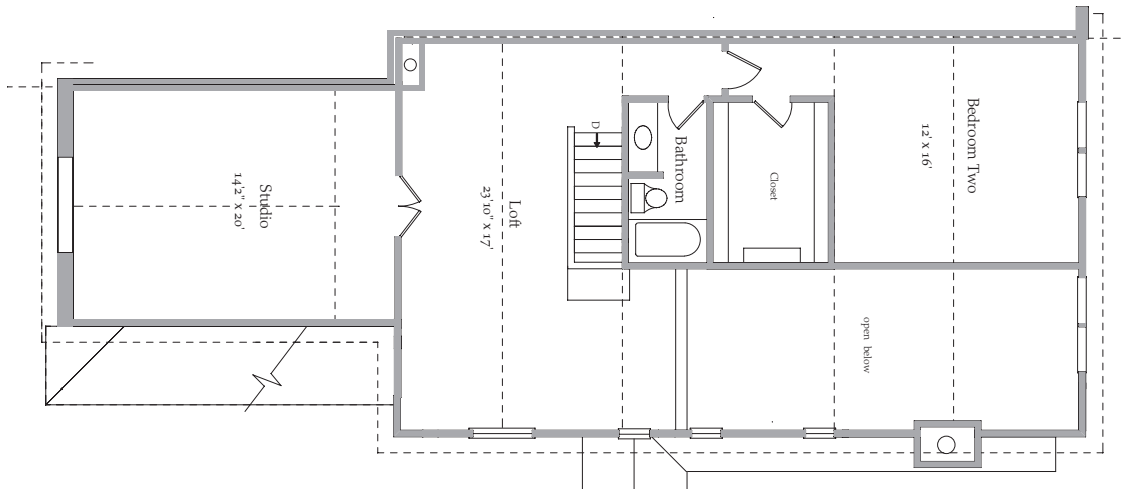

# Greenbrier

Two Bedroom  
Loft and Study

First and Second Floors  
2,257 sq.ft.

Lower Level  
946 sq.ft.

*Lower Level*

*First Floor*

*Second Floor*