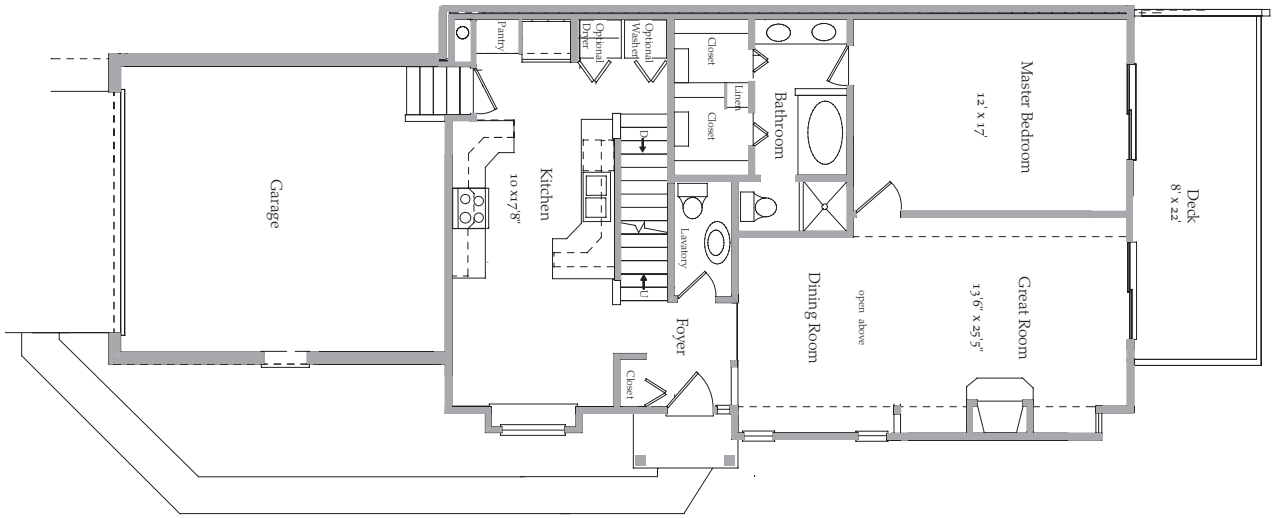

# Greenbrier

Two Bedroom  
Loft and Study

First and Second Floors  
2,257 sq.ft.

Lower Level  
946 sq.ft.

*Lower Level*

*First Floor*

*Second Floor*