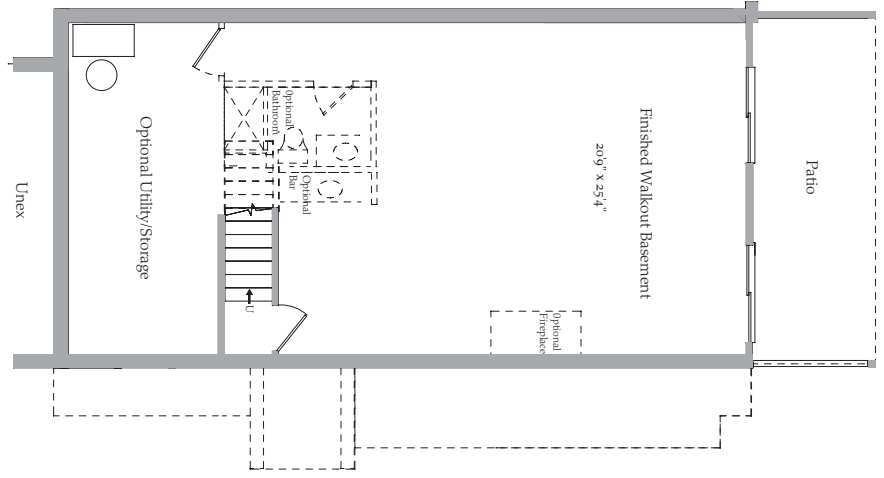

# Greenbrier

Two Bedroom  
Loft and Study

First and Second Floors  
2,257 sq.ft.

Lower Level  
946 sq.ft.

*Lower Level*

*First Floor*

*Second Floor*