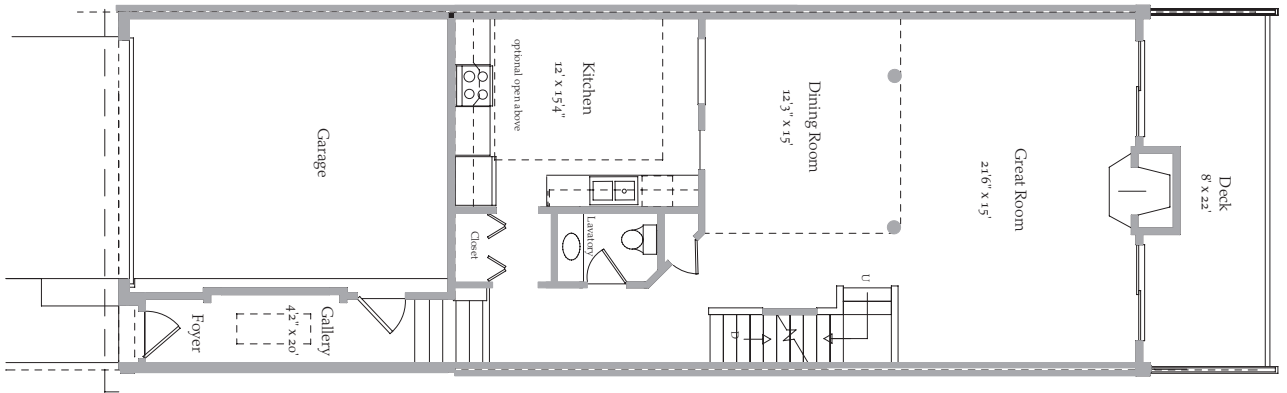

# Dover

Two Bedroom  
Loft and Optional Study

First and Second Floors  
2,207 sq.ft.

Lower Level  
960 sq.ft.

*Lower Level*

*First Floor*

*Second Floor*