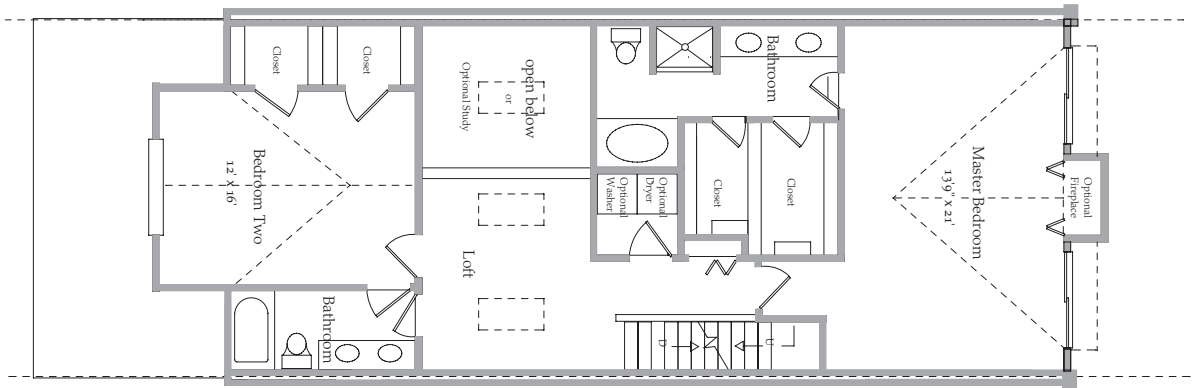

# Dover

Two Bedroom  
Loft and Optional Study

First and Second Floors  
2,207 sq.ft.

Lower Level  
960 sq.ft.

*Lower Level*

*First Floor*

*Second Floor*