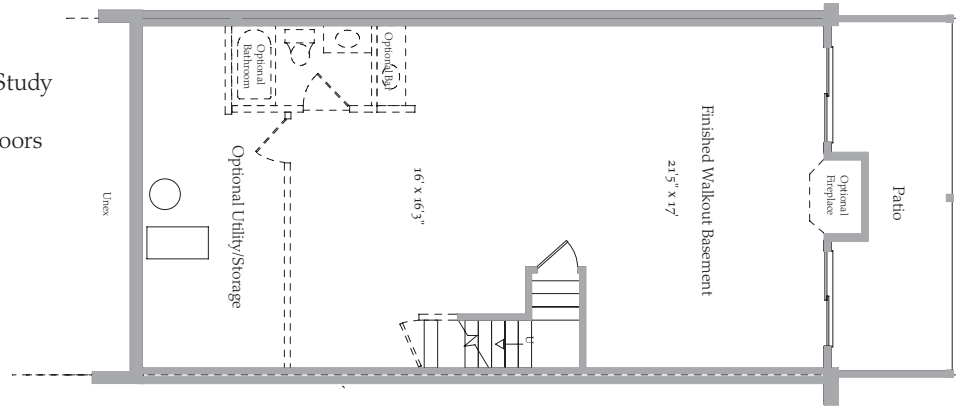

# Dover

Two Bedroom  
Loft and Optional Study

First and Second Floors  
2,207 sq.ft.

Lower Level  
960 sq.ft.

*Lower Level*

*First Floor*

*Second Floor*