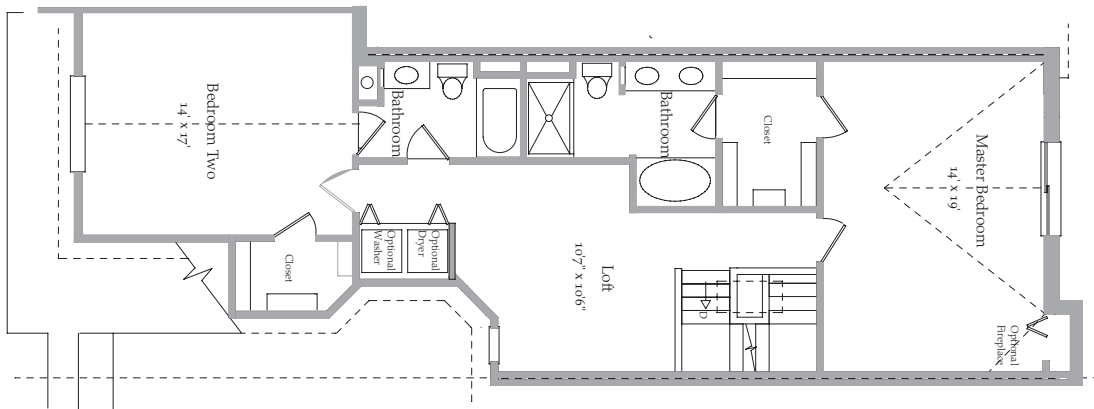

# Belmont

Two Bedroom  
with Loft

First and Second Floors  
1,963 sq.ft.

Lower Level  
837 sq.ft.

*Lower Level*

*First Floor*

*Second Floor*